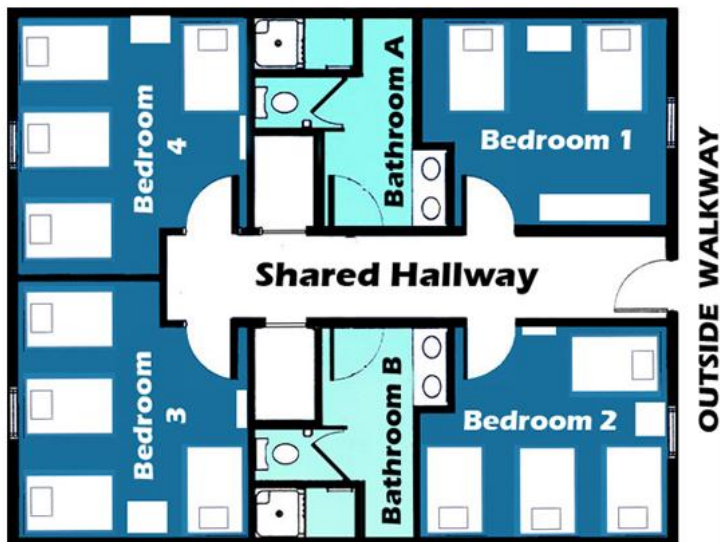

FAMILY CAMP HOUSING

Family camp participants are housed in one of the Field Station's residence halls. This facility is set up like a camp retreat center where bedrooms are grouped into sets of four bedrooms, accessed through one exterior locking door. Inside the bedrooms participants will find four comfortable bedrooms and two bathrooms. Bedrooms have single twin beds, no bunk beds. There are two bathrooms per set of four rooms. Each bathroom has two sinks, two showers with changing areas, and two toilets. All rooms are comfortable with central heat, and air conditioning. Each room has 2-4 beds, one night stand, a lamp and clothing storage. Each family group that attends Family Camp is assigned 1-2 bedrooms. Family groups of 3 or more are assigned their own bathrooms in the suite. Those bedrooms and bathrooms are used by only your family. So while you may share the bigger suite with another family, you have private bedrooms and bathrooms that you don't have to share. If you are coming with another family that you would like to be housed with let us know. Basic linens will be provided for you, some people bring a sleeping bag in addition to this. We give you 1 pillow/ pillow case, a top and bottom sheet , 1 camp blanket and 2 towels. All meals are included in the program.

Floor Plan - Red Knot Residence Hall

Floor Plan - Salicornia Suites